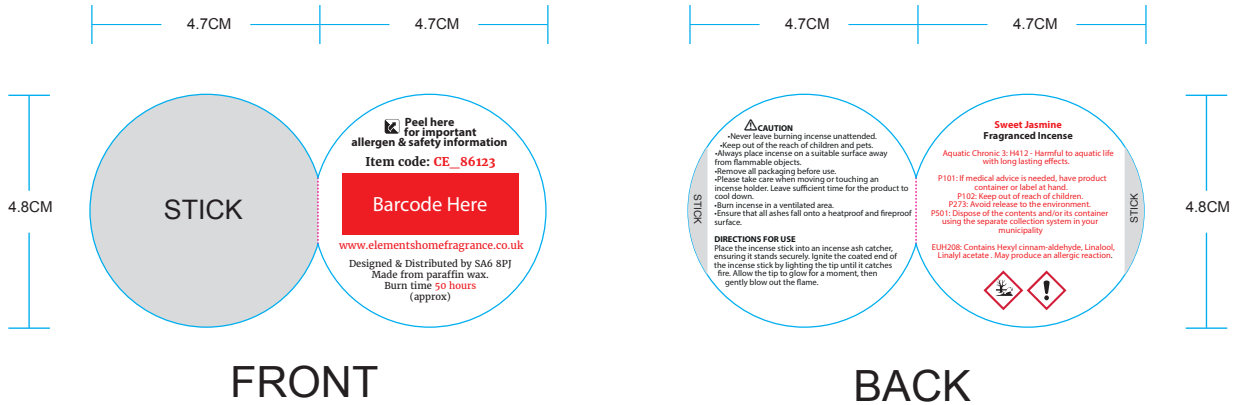

Incense warning - Cone

CAUTION

- •Never leave burning incense unattended.
- •Keep out of the reach of children and pets.
- •Always place incense on a suitable surface away from flammable objects.
- •Remove all packaging before use.
- •Please take care when moving or touching an incense holder. Leave sufficient time for the product to cool down.
- •Burn incense in a ventilated area.
- •Ensure that all ashes fall onto a heatproof and fireproof surface.

WARNING: May cause irritation if in direct contact with eyes.

DIRECTIONS FOR USE
Place the incense cone into an incense holder, ensuring it stands securely. Ignite the top end of the incense cone by lighting the tip until it catches fire. Allow the tip to glow for a moment, then gently blow out the flame. Enjoy the fragrant aroma as the incense cone releases its scent into the air.